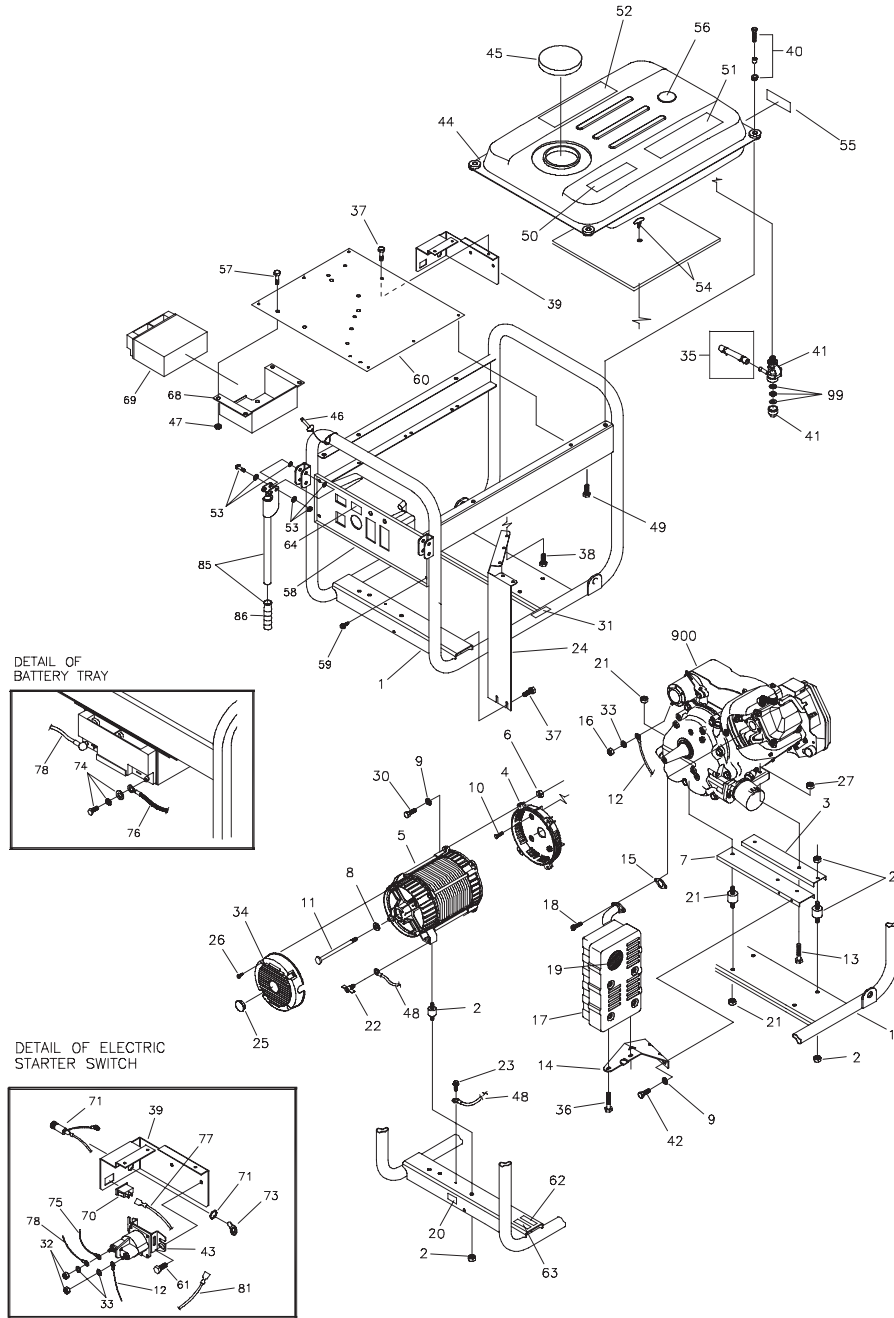

EXPLODED VIEW

EXPLODED VIEW - MAIN UNIT

Copyright © 2006 Briggs & Stratton Power Products Group, LLC. All rights reserved. No part of this material may be reproduced or transmitted in any form by any means without the express written permission of Briggs & Stratton Power Products Group, LLC.